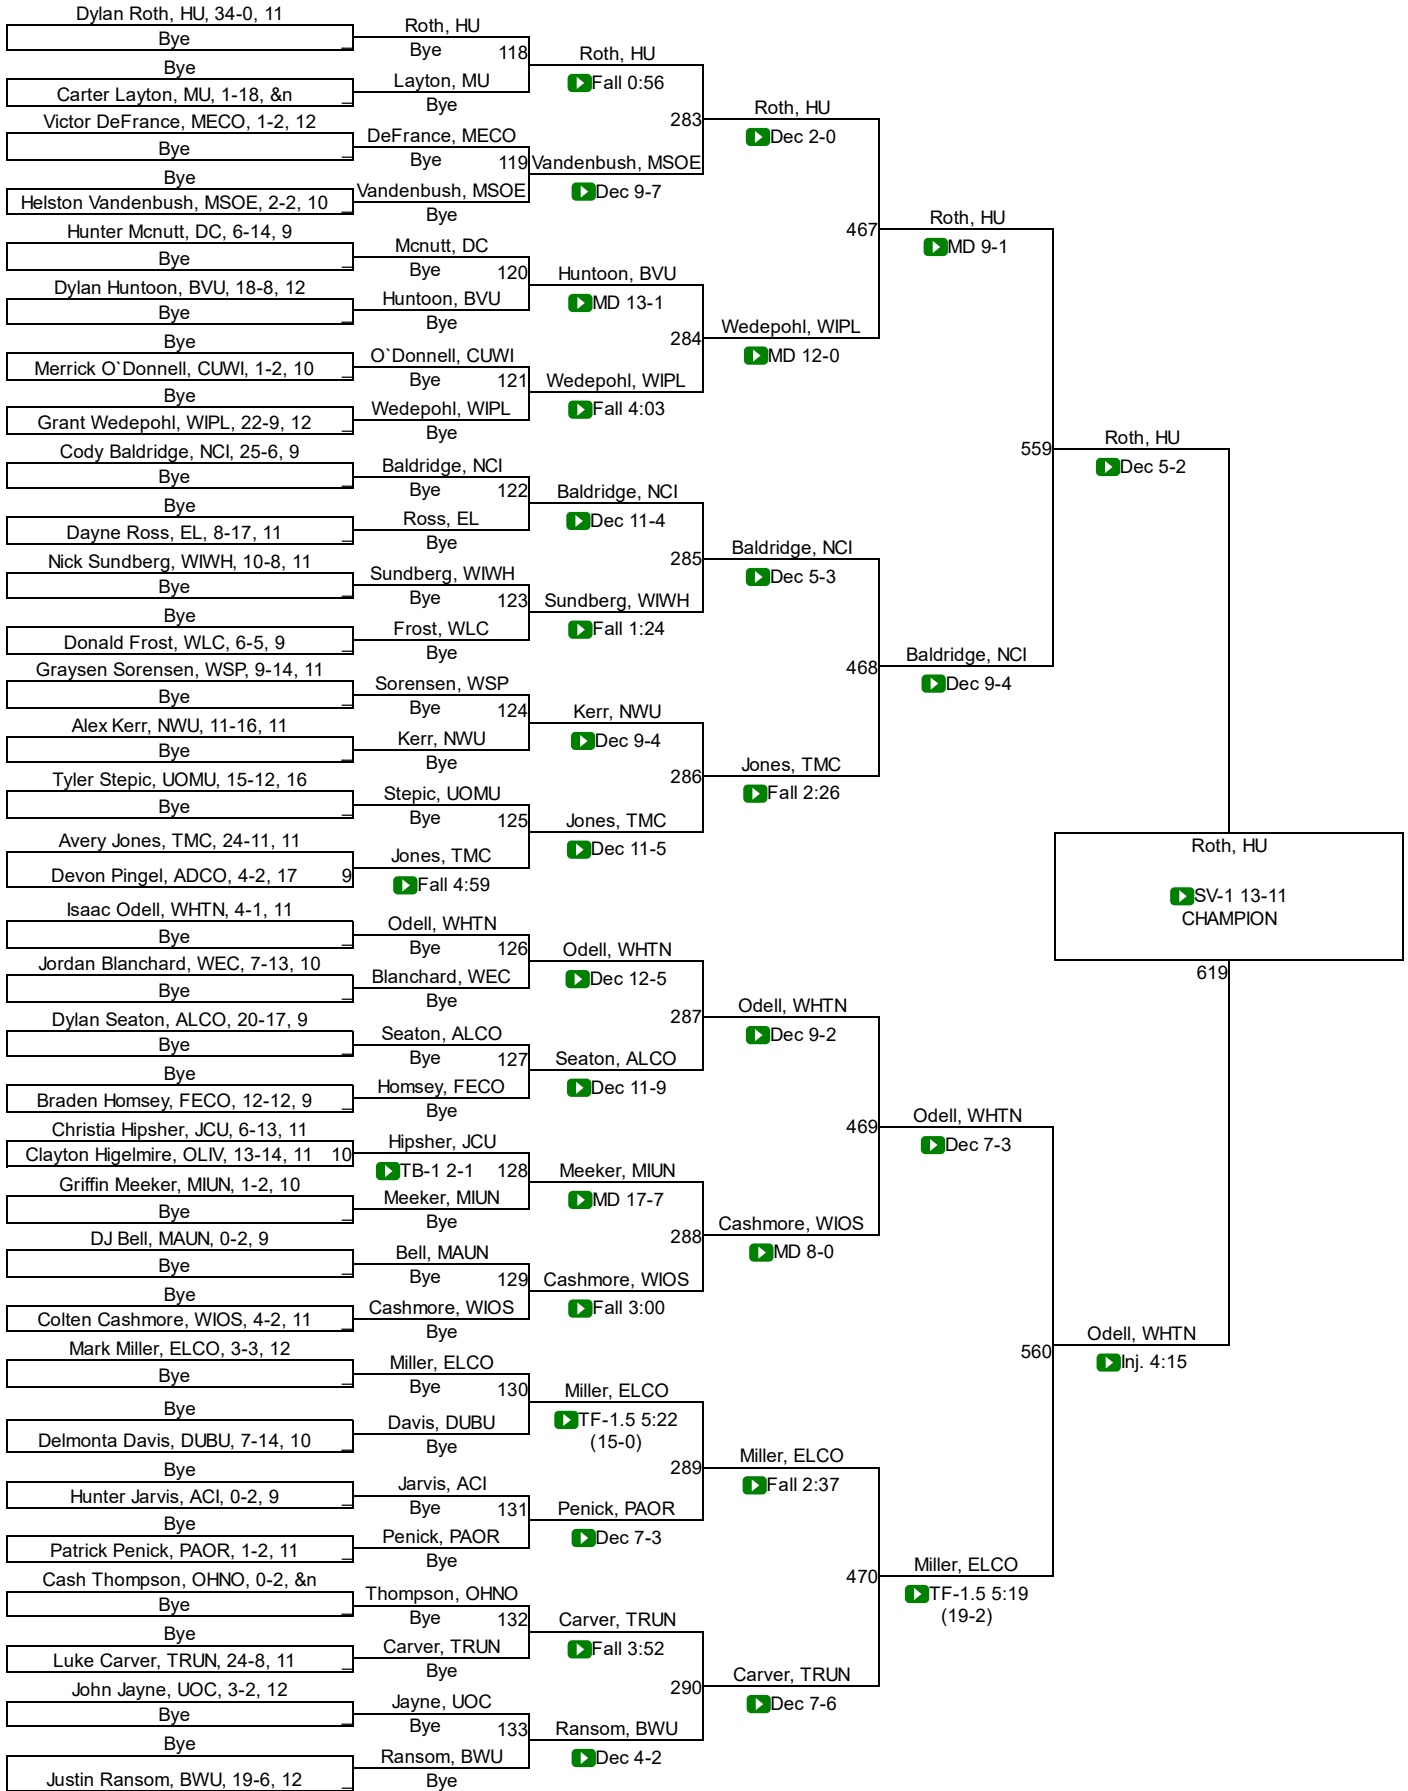

Pete Willson Wheaton Invite

125

125

Pete Willson Wheaton Invite

133

133

Pete Willson Wheaton Invite

141

Pete Willson Wheaton Invite

149

149

Pete Willson Wheaton Invite

157

Pete Willson Wheaton Invite

165

165

Pete Willson Wheaton Invite

174

174

Pete Willson Wheaton Invite

184

184

Pete Willson Wheaton Invite

197

197

Pete Willson Wheaton Invite

285

285

Team Scores

Printed on 01/26/2019 03:55 p.m.

Team Scores		
1	University of Mount Union	135.0
2	North Central (IL)	105.5
3	Baldwin Wallace University	98.0
4	Wisconsin-Whitewater	91.5
5	Wisconsin-Platteville	84.0
6	Olivet	80.5
7	Wisconsin-La Crosse	79.5
8	Wisconsin-Oshkosh	76.5
9	Millikin University	74.5
10	Otterbein University	70.0
11	Ferrum College	67.5
12	Manchester University	63.0
13	Elmhurst College	61.5
14	John Carroll University	58.0
15	University of Chicago	57.0
16	Heidelberg University	56.0
17	Messiah College	47.5
18	Wheaton	45.5
19	Adrian College	41.5
20	Buena Vista University	39.0
21	Wisconsin-Stevens Point	34.0
22	Alma College	33.5
23	Trine University	32.5
24	Nebraska Wesleyan University	31.5
25	Wisconsin-Eau Claire	27.5