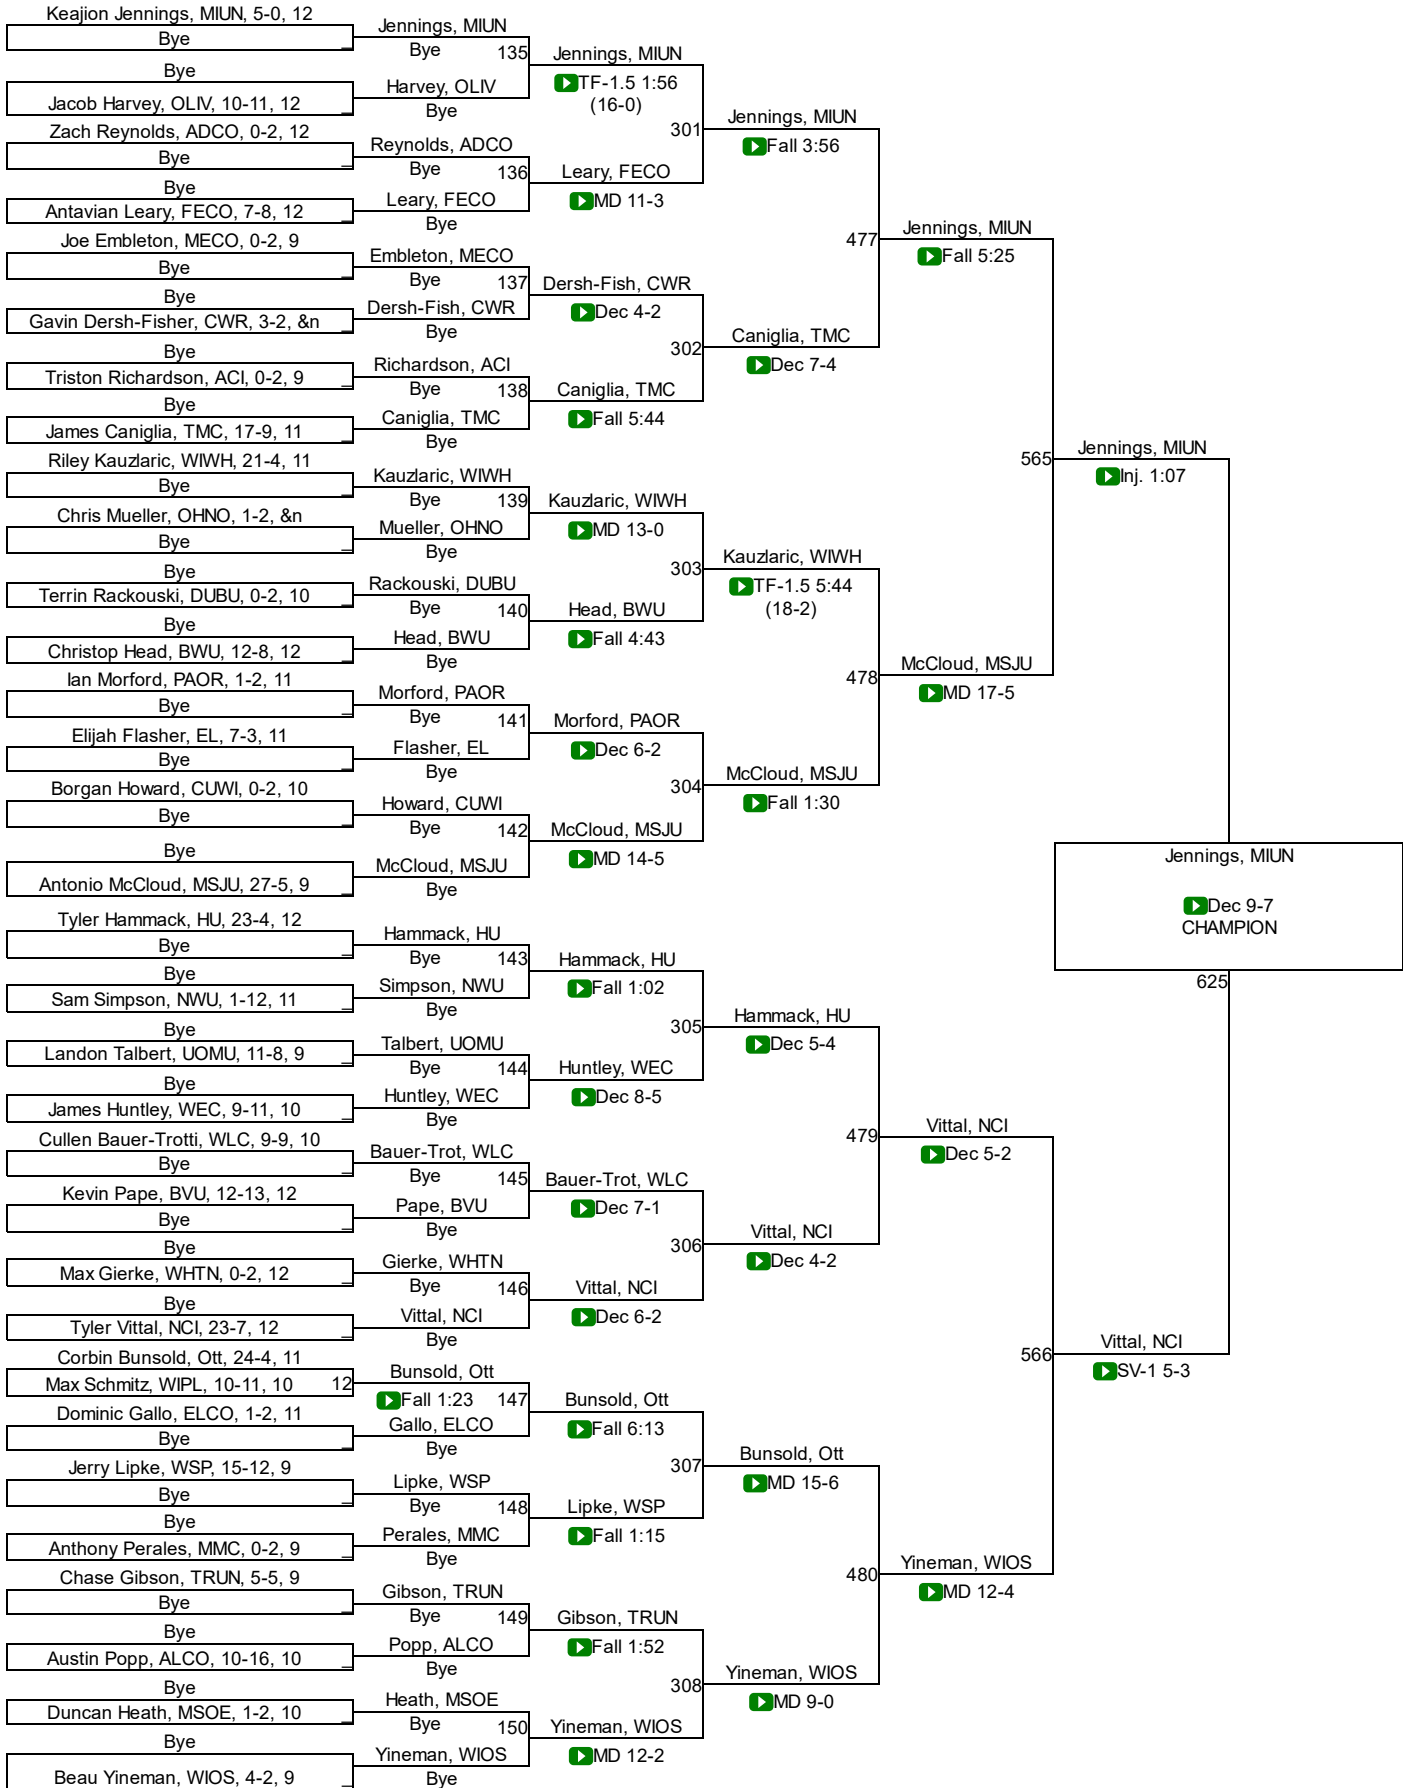

Pete Willson Wheaton Invite

125

125

Pete Willson Wheaton Invite

133

133

Pete Willson Wheaton Invite

141

Pete Willson Wheaton Invite

149

149

Pete Willson Wheaton Invite

157

Pete Willson Wheaton Invite

165

165

Pete Willson Wheaton Invite

174

174

Pete Willson Wheaton Invite

184

184

Pete Willson Wheaton Invite

197

197

Pete Willson Wheaton Invite

285

285

Team Scores

Printed on 01/26/2019 03:55 p.m.

Team Scores		
1	University of Mount Union	135.0
2	North Central (IL)	105.5
3	Baldwin Wallace University	98.0
4	Wisconsin-Whitewater	91.5
5	Wisconsin-Platteville	84.0
6	Olivet	80.5
7	Wisconsin-La Crosse	79.5
8	Wisconsin-Oshkosh	76.5
9	Millikin University	74.5
10	Otterbein University	70.0
11	Ferrum College	67.5
12	Manchester University	63.0
13	Elmhurst College	61.5
14	John Carroll University	58.0
15	University of Chicago	57.0
16	Heidelberg University	56.0
17	Messiah College	47.5
18	Wheaton	45.5
19	Adrian College	41.5
20	Buena Vista University	39.0
21	Wisconsin-Stevens Point	34.0
22	Alma College	33.5
23	Trine University	32.5
24	Nebraska Wesleyan University	31.5
25	Wisconsin-Eau Claire	27.5