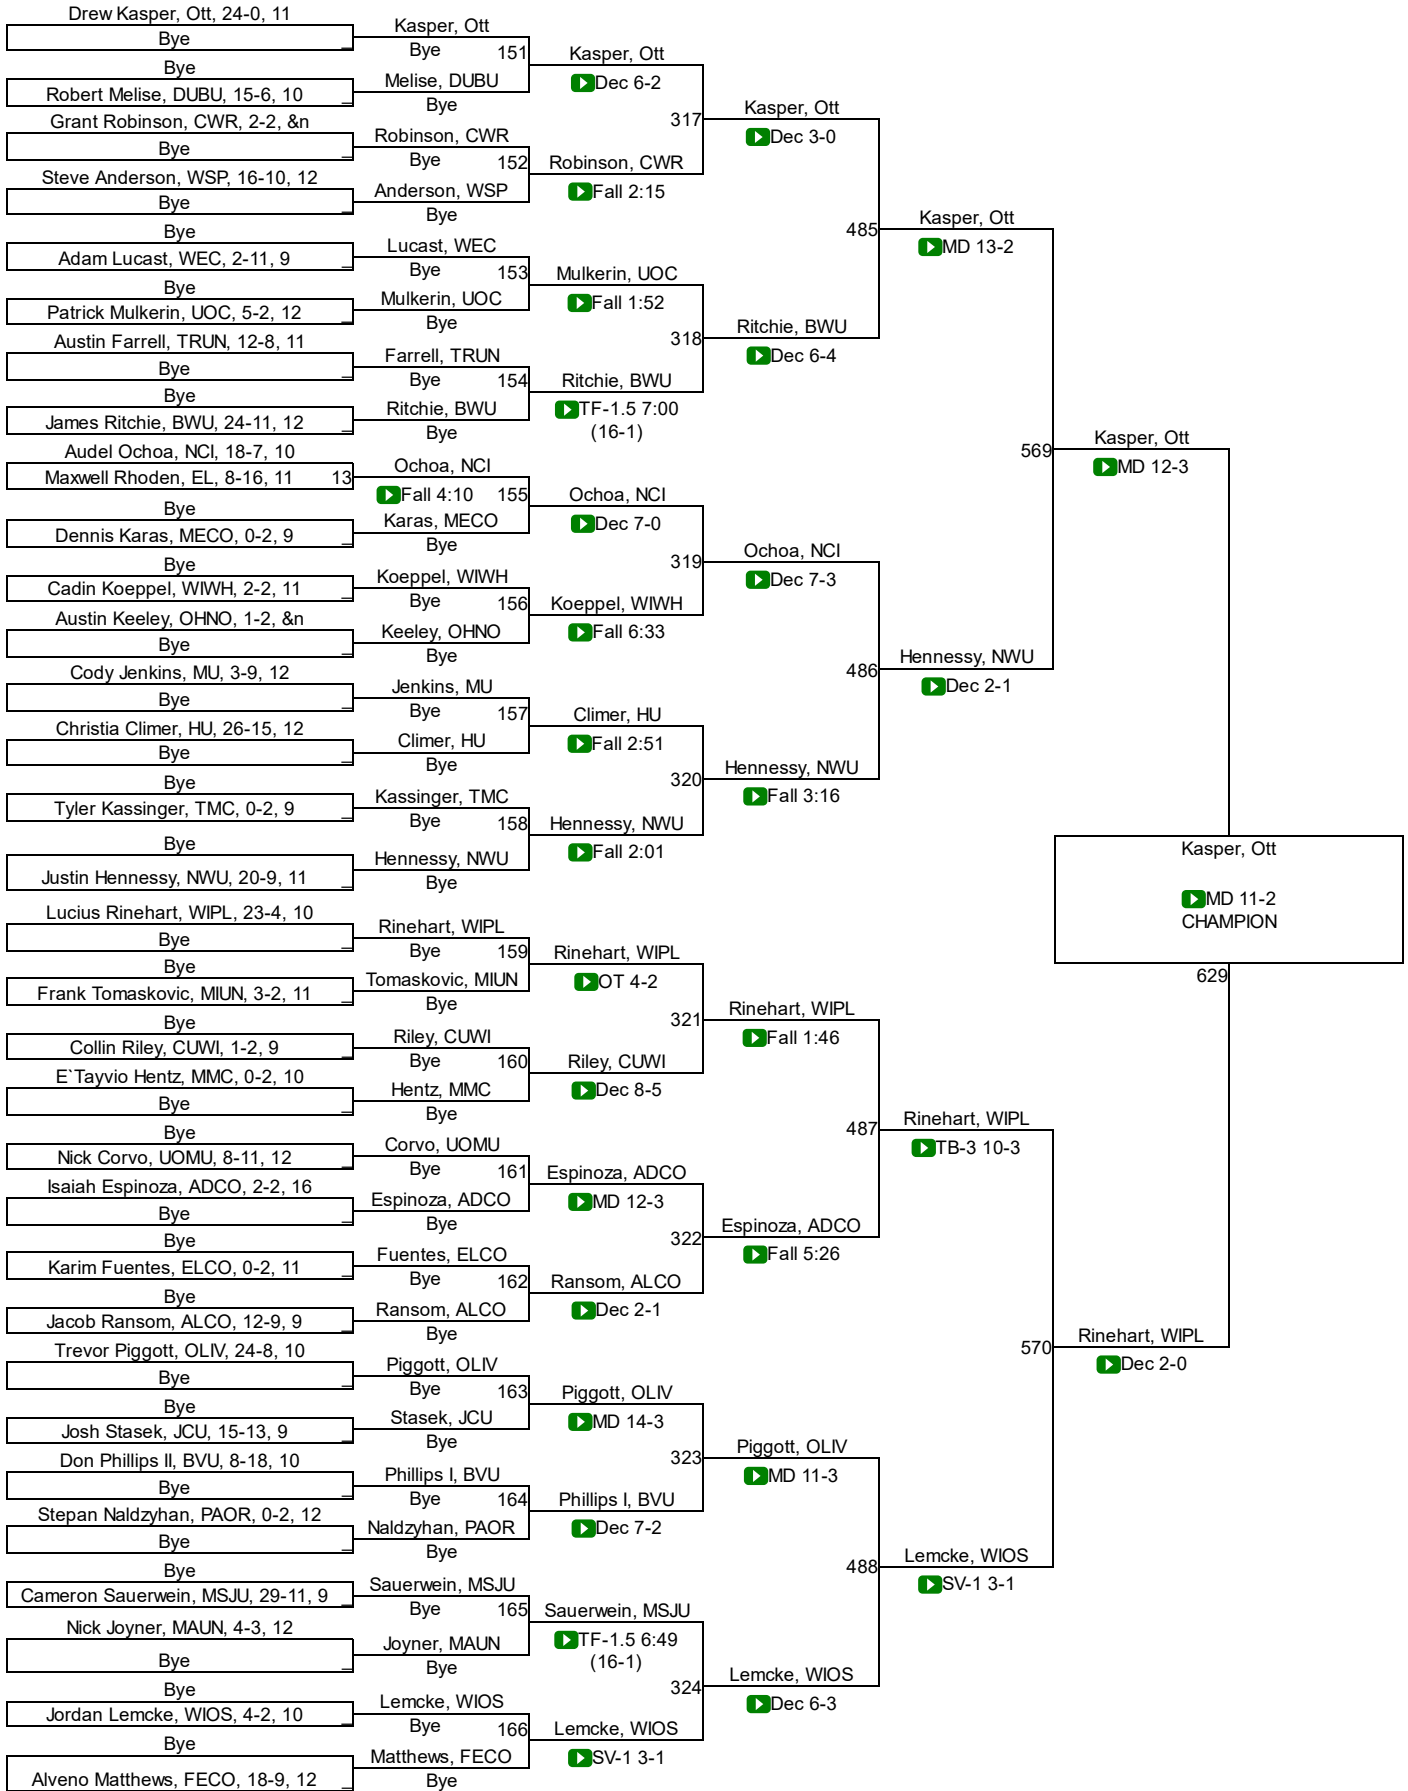

Pete Willson Wheaton Invite

125

125

Pete Willson Wheaton Invite

133

133

Pete Willson Wheaton Invite

141

Pete Willson Wheaton Invite

149

149

Pete Willson Wheaton Invite

157

Pete Willson Wheaton Invite

165

165

Pete Willson Wheaton Invite

174

174

Pete Willson Wheaton Invite

184

184

Pete Willson Wheaton Invite

197

197

Pete Willson Wheaton Invite

285

285

Team Scores

Printed on 01/26/2019 03:55 p.m.

Team Scores		
1	University of Mount Union	135.0
2	North Central (IL)	105.5
3	Baldwin Wallace University	98.0
4	Wisconsin-Whitewater	91.5
5	Wisconsin-Platteville	84.0
6	Olivet	80.5
7	Wisconsin-La Crosse	79.5
8	Wisconsin-Oshkosh	76.5
9	Millikin University	74.5
10	Otterbein University	70.0
11	Ferrum College	67.5
12	Manchester University	63.0
13	Elmhurst College	61.5
14	John Carroll University	58.0
15	University of Chicago	57.0
16	Heidelberg University	56.0
17	Messiah College	47.5
18	Wheaton	45.5
19	Adrian College	41.5
20	Buena Vista University	39.0
21	Wisconsin-Stevens Point	34.0
22	Alma College	33.5
23	Trine University	32.5
24	Nebraska Wesleyan University	31.5
25	Wisconsin-Eau Claire	27.5