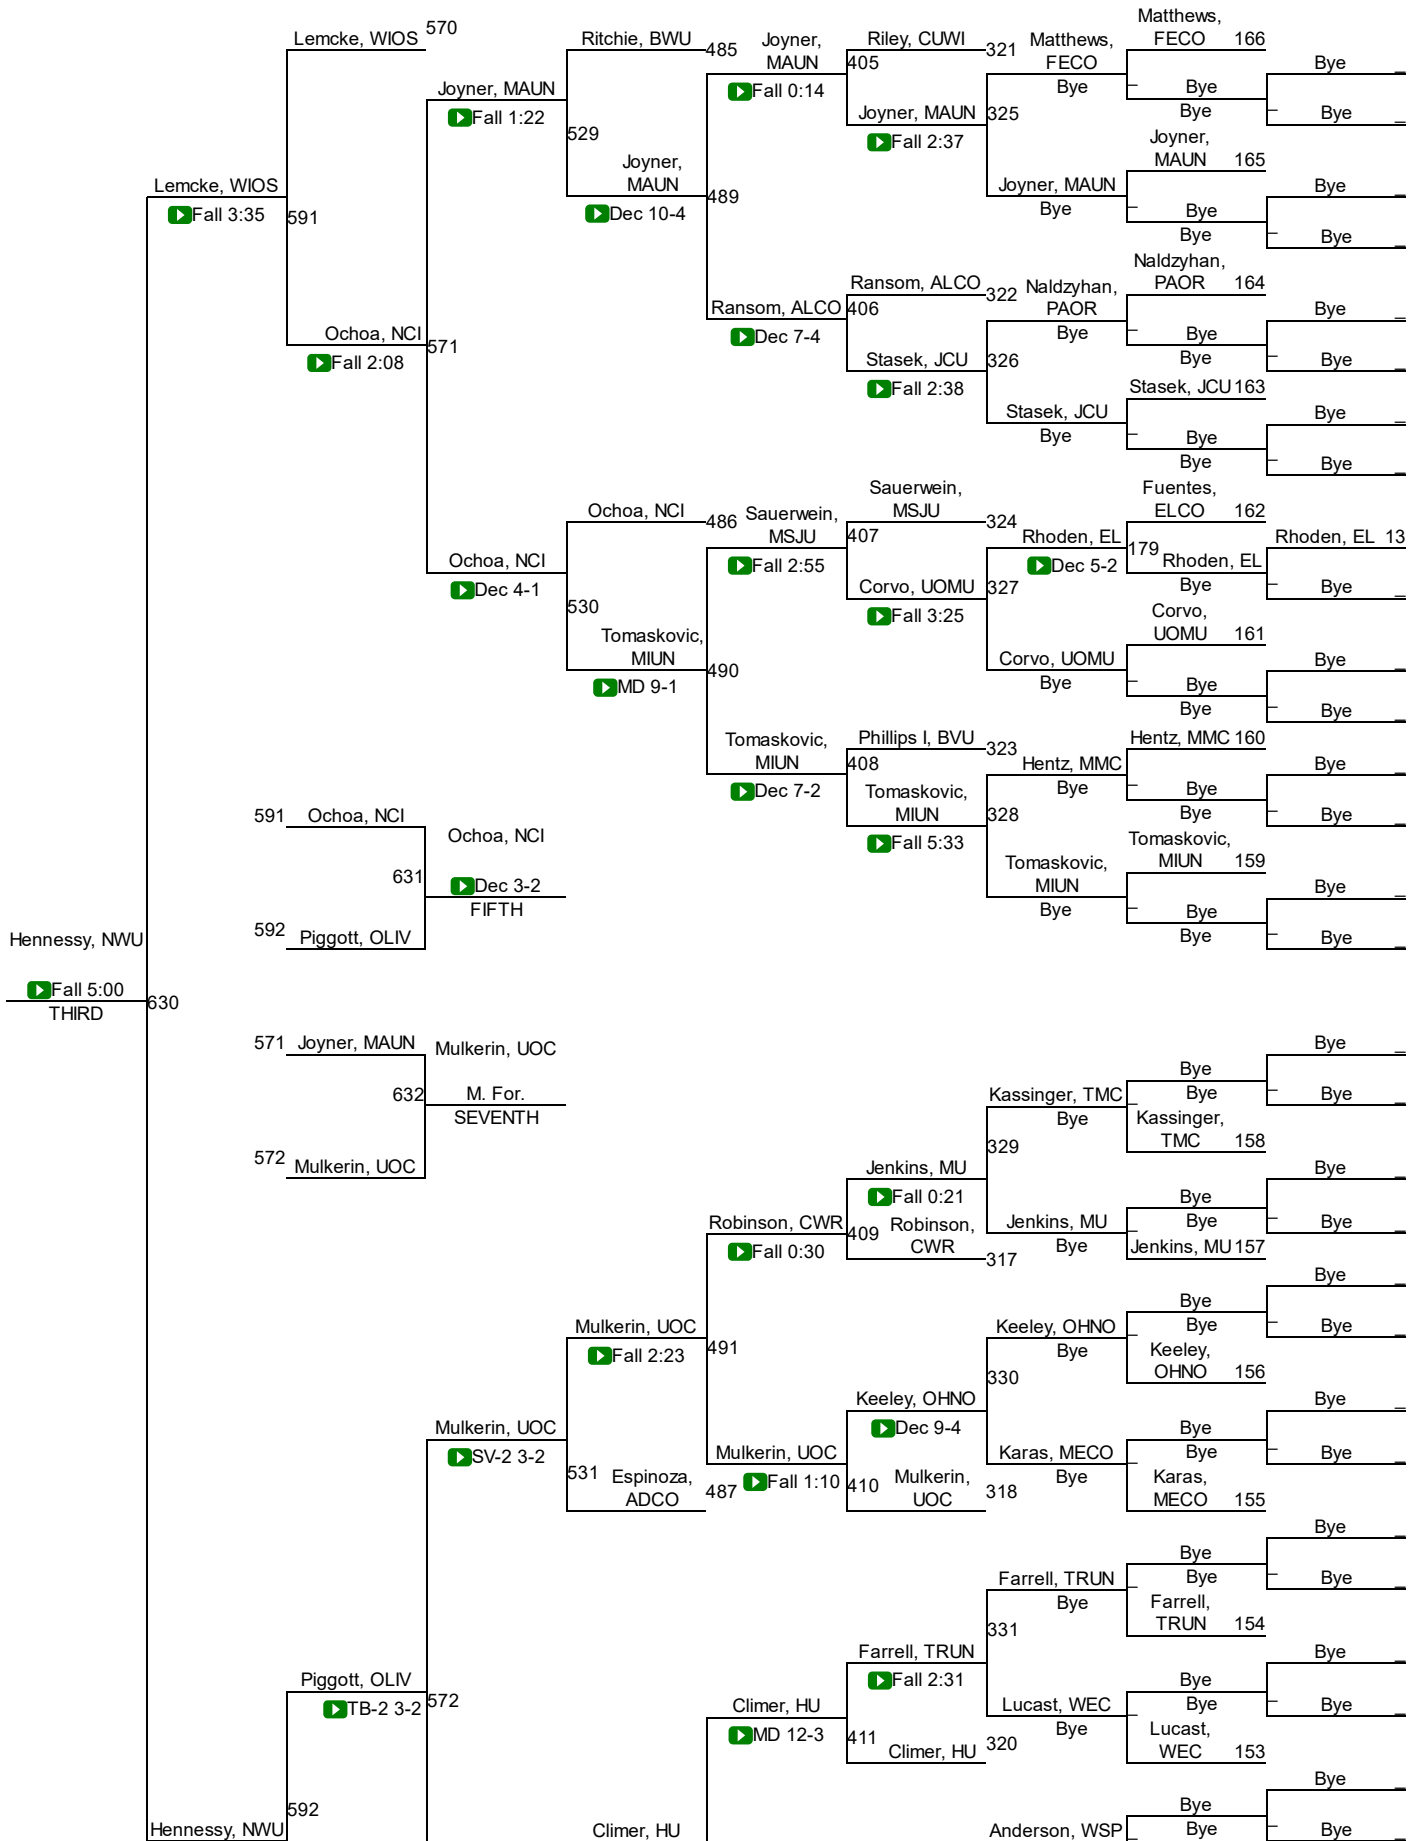

Pete Willson Wheaton Invite

125

125

Pete Willson Wheaton Invite

133

133

Pete Willson Wheaton Invite

141

Pete Willson Wheaton Invite

149

149

Pete Willson Wheaton Invite

157

Pete Willson Wheaton Invite

165

165

Pete Willson Wheaton Invite

174

174

Pete Willson Wheaton Invite

184

184

Pete Willson Wheaton Invite

197

197

Pete Willson Wheaton Invite

285

285

Team Scores

Printed on 01/26/2019 03:55 p.m.

Team Scores		
1	University of Mount Union	135.0
2	North Central (IL)	105.5
3	Baldwin Wallace University	98.0
4	Wisconsin-Whitewater	91.5
5	Wisconsin-Platteville	84.0
6	Olivet	80.5
7	Wisconsin-La Crosse	79.5
8	Wisconsin-Oshkosh	76.5
9	Millikin University	74.5
10	Otterbein University	70.0
11	Ferrum College	67.5
12	Manchester University	63.0
13	Elmhurst College	61.5
14	John Carroll University	58.0
15	University of Chicago	57.0
16	Heidelberg University	56.0
17	Messiah College	47.5
18	Wheaton	45.5
19	Adrian College	41.5
20	Buena Vista University	39.0
21	Wisconsin-Stevens Point	34.0
22	Alma College	33.5
23	Trine University	32.5
24	Nebraska Wesleyan University	31.5
25	Wisconsin-Eau Claire	27.5